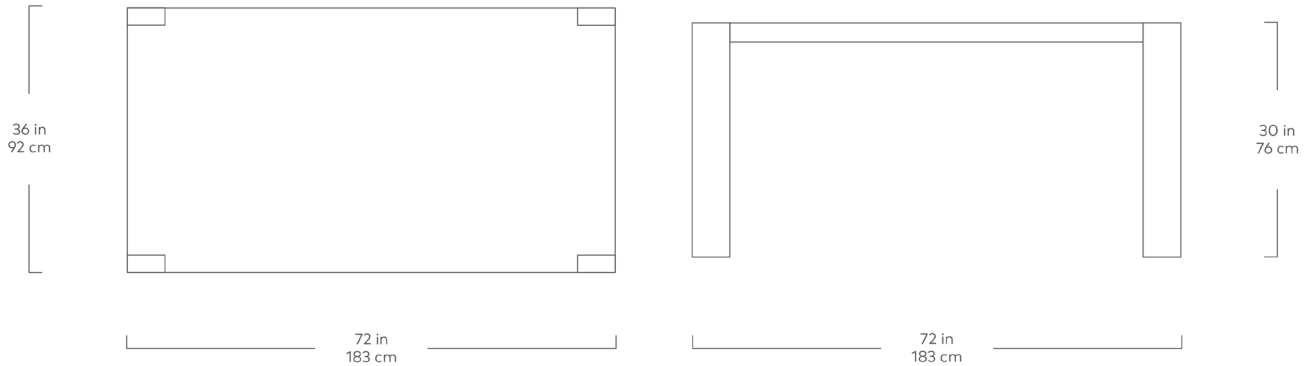

Plank Table

White
Wash
Ash

Walnut

The Plank is a modern interpretation of the traditional harvest table, with warm, walnut grain wood finish, and legs that showcase solid wood endgrain flush with the table top. Matching, nested bench sold separately.

Plank Table

- Tabletop constructed with engineered wood core for strength and stability, surface-faced in Walnut veneer.
- Legs constructed with solid wood, faced in Walnut.
- Water-based, clear coat finish.
- Bumpers on the bottom of legs to protect hardwood floors.
- Assembles easily with provided hardware.
- Matching bench sold separately.
- Wood is a natural material, with variations in grain pattern and colour that make each design unique.